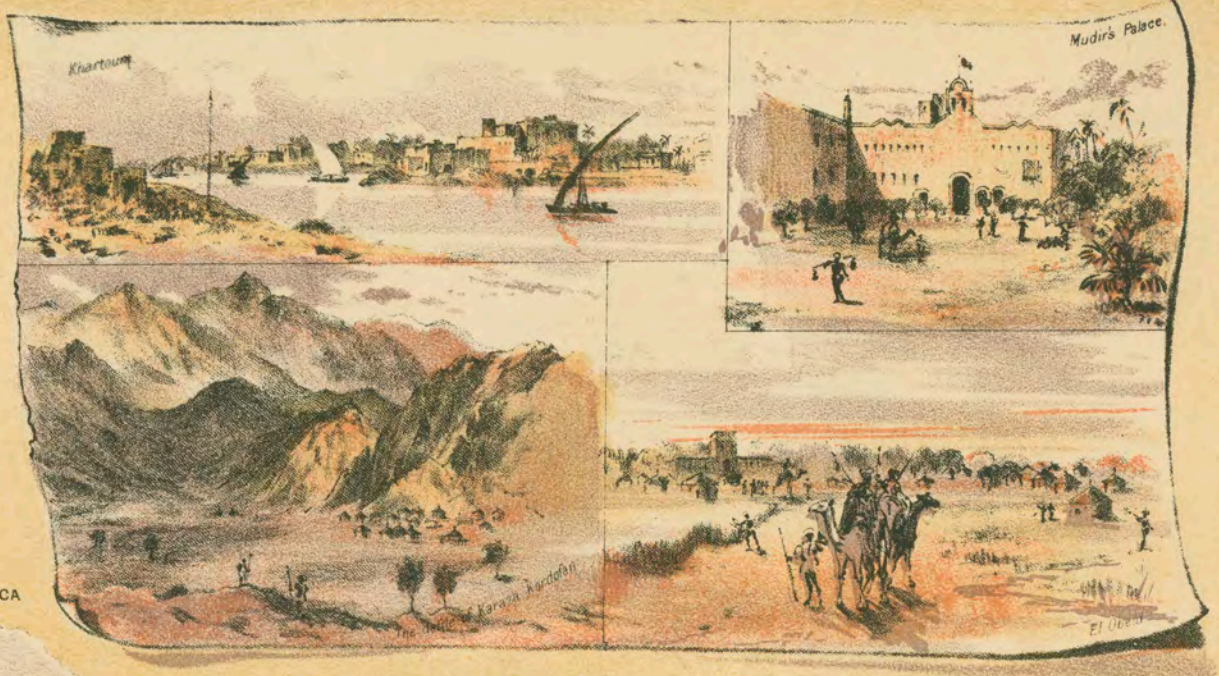

GENERAL GORDON
COLONEL STEWART

CAIRO TO SIOU	229 MILES
SIOU TO ASSOUAN	230
ASSOUAN TO KOROSKO	110
KOROSKO TO ABU HAMMED	227
KOROSKO TO BERBER	365 1/2

SUAKIN TO BERBER	241 MILES
BERBER TO KHARTOUM	204
MASSOWAH TO KASSALA	339

BIRDS EYE VIEW OF THE SOUDAN AND SURROUNDING COUNTRIES

WAGGON & MACDONALD, LITHO TO THE QUEEN, LONDON

Handwritten note: in Cairo