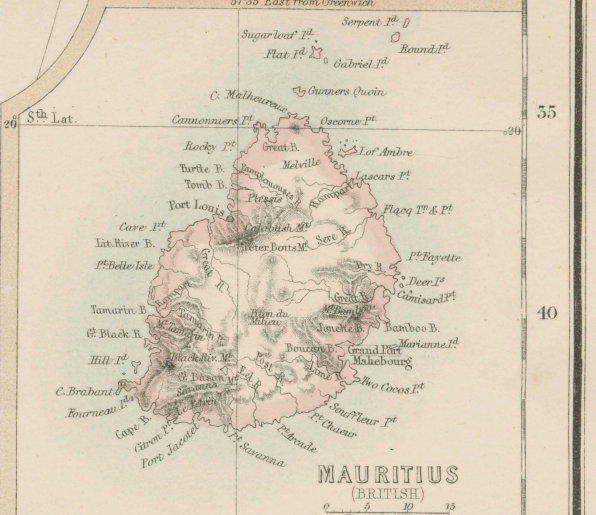

AFRICA

With the Discoveries to May 1858 of Livingstone, Barth, Vogel, & of the Chadda Expedition, from Documents in possession of THE ROYAL GEOGRAPHICAL SOCIETY.

BY G.H. SWANSON EDINB.

0 50 100 150 200 250 300 350 400 450 500 550 600
English Miles 60 = One Degree